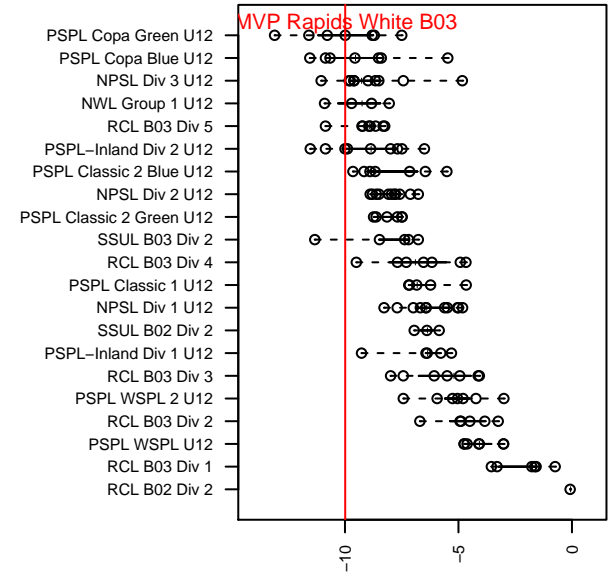

**attack and defense rating
relative to others at age
and all opponents in last 13 months**