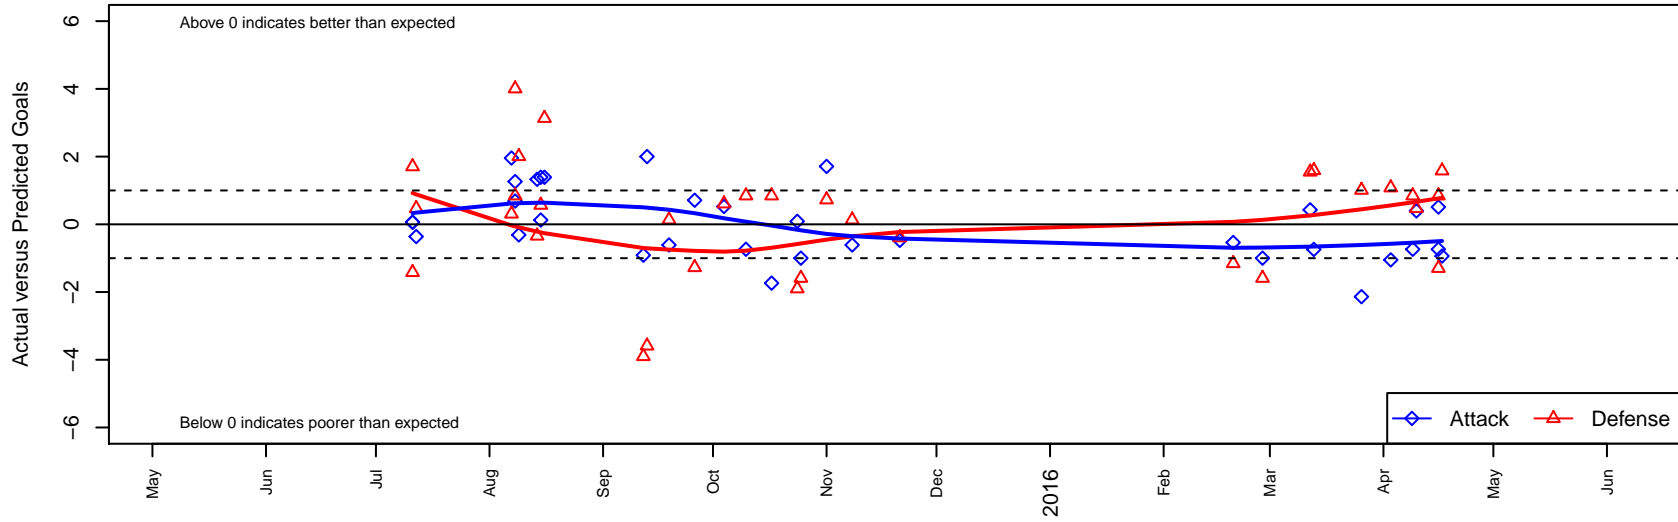

# MVP Rapids White B03

Maple Valley SA  
 Maple Valley, WA  
 B03 total strength=251  
 attack=0.12 defense=0.18  
 fall league = PSPL Copa Green U12  
 spr league = Spr PSPL Copa U12

alt names used:  
 MAPLE VALLEY PREMIER (MVP)MVP RAPID  
 MVP RAPIDS '03 WHITE  
 MVP Rapids '03 White  
 MVP Rapids '03 White  
 MVP Rapids '03 White  
 MAPLE VALLEY PREMIER RAPIDS '03 WHITI

**MVP Rapids White B03**  
 Dots are actual minus expected GF (blue circles) and GA (red triangles).  
 Blue line is smoothed change in attack strength. Red is smoothed change in defense strength.

**attack and defense variance (black dot)  
relative to other teams  
and top 10 in region**